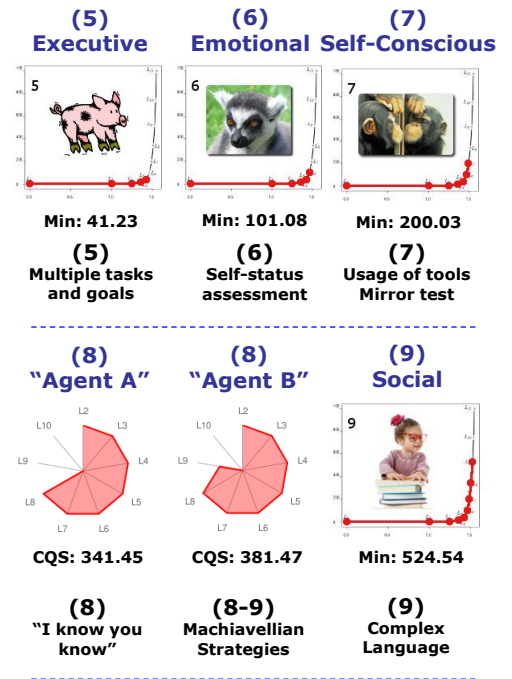

ConsScale

A Cognitive Scale Inspired on Consciousness

Raúl Arrabales, Agapito Ledezma and Araceli Sanchis

Cognitive Calculator: <http://www.conscious-robots.com/consscale>

ConsScale evaluation process:

ConsScale Quantitative Score (CQS) calculation: